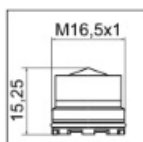

CACHÉ® HONEYCOMB®

01515590

1

TJ / M18.5x1 ; A = 13.5 - 15.0l/min.

CACHÉ® HONEYCOMB®

01515190

1

TT / M16.5x1 ; V = Full Flow