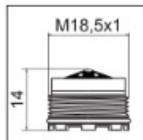

CACHÉ® HONEYCOMB®

01515590

1

TJ / M18.5x1 ; A = 13.5 - 15.0l/min.

CACHÉ® HONEYCOMB®

01515190

1

TT / M16.5x1 ; V = Full Flow